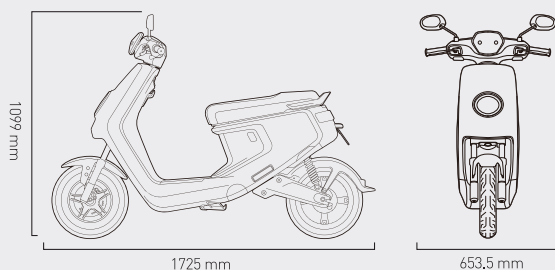

APP - CONNECTED 24/7

PANASONIC LITHIUM BATTERY

BOSCH MOTOR

50 KM/H

MAX. SPEED

100+ KM

EST. RANGE (45KM/H)

3.5 HR

RECHARGE

1200 W

RATED POWER

Dimensions

Batteries

	M+ Pro	M+ Sport
Battery Unit	Panasonic / 18650	Panasonic / 18650
Voltage	48 V	48 V
Capacity	42 Ah	32 Ah
Standard Charging Current	10 A	5.2 A
Standard Discharging Current	4 A	4 A
Max. Discharging Current	40 A	33 A

Framework

Front Shock Absorber	Oil Damping Direct Acting Shock Absorber
Rear Shock Absorber	Oil Damping Direct Acting Shock Absorber
Front/Rear Tire Spec	90/90-10
Front Braking Mode	180 mm Dual-Piston Hydraulic Disk Brake
Rear Braking Mode	180 mm Dual-Piston Hydraulic Disk Brake
Min. Ground Clearance	133 mm
Seating Height	730 mm

RATED POWER

Dimensions

Batteries

Battery Unit	Panasonic / 18650
Voltage	60 V
Capacity	35 Ah
Standard Charging Current	10 A
Standard Discharging Current	4 A
Max. Discharging Current	70 A

Power System

Electromotor	Tailored Motor by Bosch GmbH
Motor Control Solution	FOC Vector Control
Rated Power	3000 W
Estimated Range	160 km