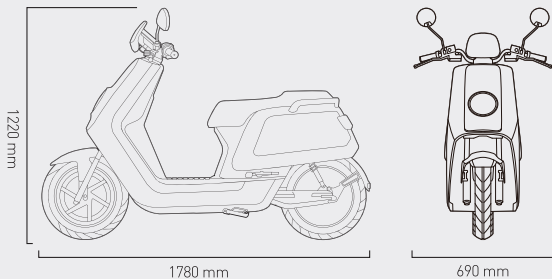

RATED POWER

Dimensions

Batteries

Battery Unit	Panasonic / 18650
Voltage	60 V
Capacity	35 Ah
Standard Charging Current	10 A
Standard Discharging Current	4 A
Max. Discharging Current	70 A

Power System

Electromotor	Tailored Motor by Bosch GmbH
Motor Control Solution	FOC Vector Control
Rated Power	3000 W
Estimated Range	160 km